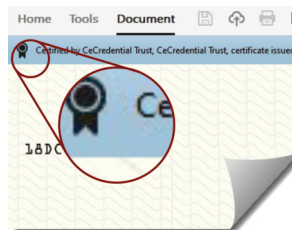

Secure
Credential
Validation

● *To validate this credential:*

Locate and note the CeDiD located in the upper left hand corner of the credential (page 1). The CeDiD is a unique identifier and is required for validation. Enter the CeDiD, using the link below to visit the institution's official validation website. Validation includes complete degree information that is time and date stamped by the issuing authority.

For more information on CeCredential Trust, click [here](#).

or visit <https://registrar.kennesaw.edu/cediploma/>

● *To verify the digital signature:*

This credential is certified by CeCredential Trust and should read as such. The ribbon signifies that both pages of this document have not been modified since issued. Do not trust this document if any other symbol is displayed.